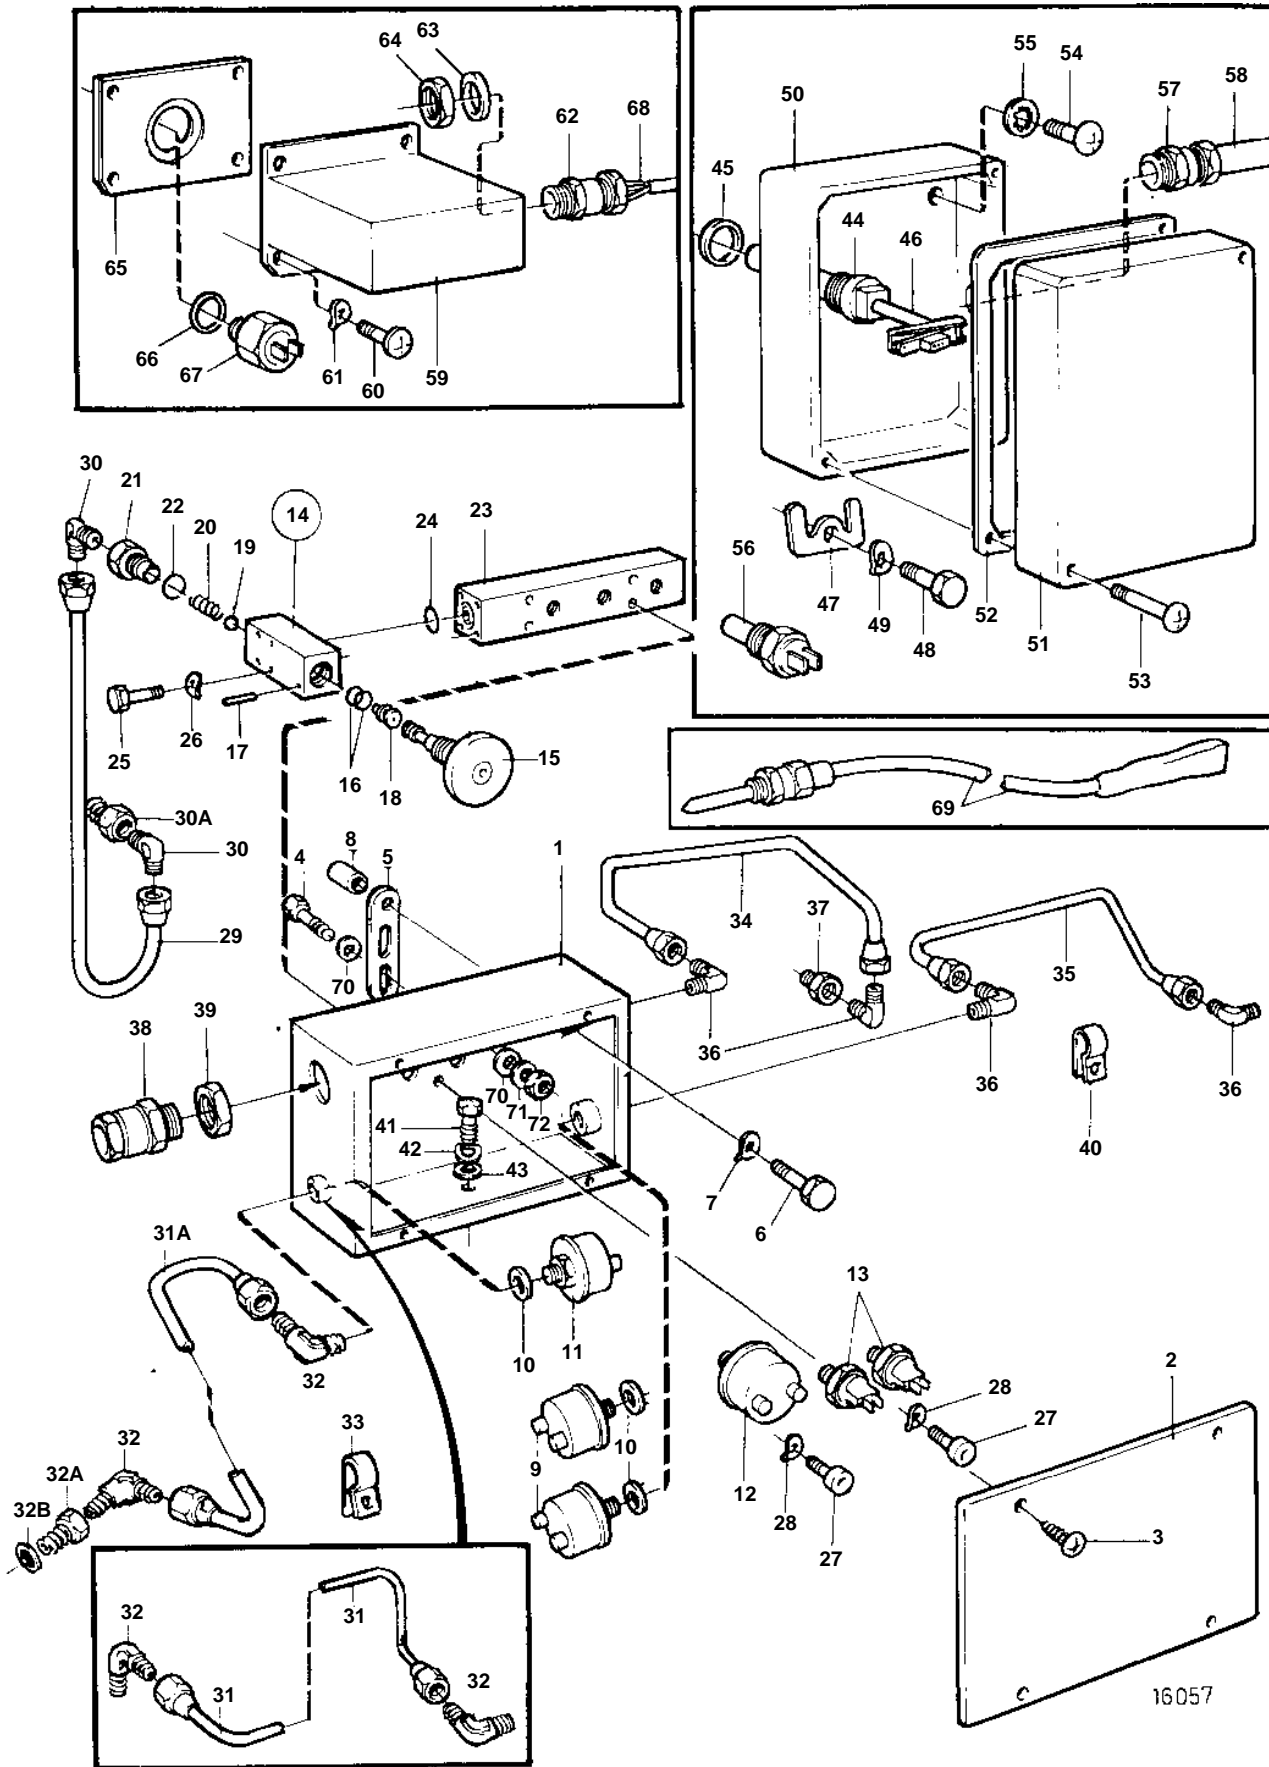

## TMD121C, TAMD121C, TAMD121D

REF	PART NO.	QTY	DESCRIPTION	SEE SEC.	NOTES
1		1	Box		
2		1	Cover		
3		4	Screw		
4	940100	1	Screw		
5	965538	1	Bracket		
6	955539	1	Screw		
7	942336	1	Spring washer		
8	821540	1	Spacer sleeve		
9	846311	2	Pressure sensor, coolant water		
10	947624	3	Gasket		
11	866838	1	Pressure sensor, turbo		
12	866833	1	Pressure sensor, oil pressure-engine		
13	873526	2	Pressure monitor, oil pressure-engine		
14	837928	1	Valve		
15		1	· Flange		
16	925052	2	· Rubber ring		
17	951938	1	· Spring pin		
18		1	· Intermediate section		
19		1	· Ball		
20	832441	1	· Spring		
21		1	· Fitting		
22	955985	1	· O-ring		
23	837938	1	· Intermediate section	OP	
24	955984	1	Sealing ring		
25		4	Screw		
26	941904	4	Spring washer		
27	942001	4	Screw		
28	941906	4	Spring washer		
29	847331	1	Tube		Oil, engine.
30	954342	2	Elbow union		
30A	835980	1	Nipple		
31A	863168	1	Tube		Turbo pressure.
32	954342	2	Elbow union		
32A	16381	1	Reduction nipple, intercooler		
32B	947624	1	Gasket		
33	940374	1	Clamp		
34	844750	1	Tube	SO	Fresh water.
35	844749	1	Tube		Sea water
36	954343	4	Elbow nipple		
37	836192	1	Nipple		
38	881193	1	Cable union		
39	880755	1	Nut	OP	
40	942400	1	Clamp		
41	940094	2	Screw		
42	941906	2	Spring washer		
43	955893	2	Washer		
44	836718	1	Sleeve		
45	947626	1	Gasket		
46	837472	1	Thermo monitor		
47	837396	1	Lock washer		
48	956076	1	Screw		
49	941905	1	Spring washer		
50	837391	1	Housing		